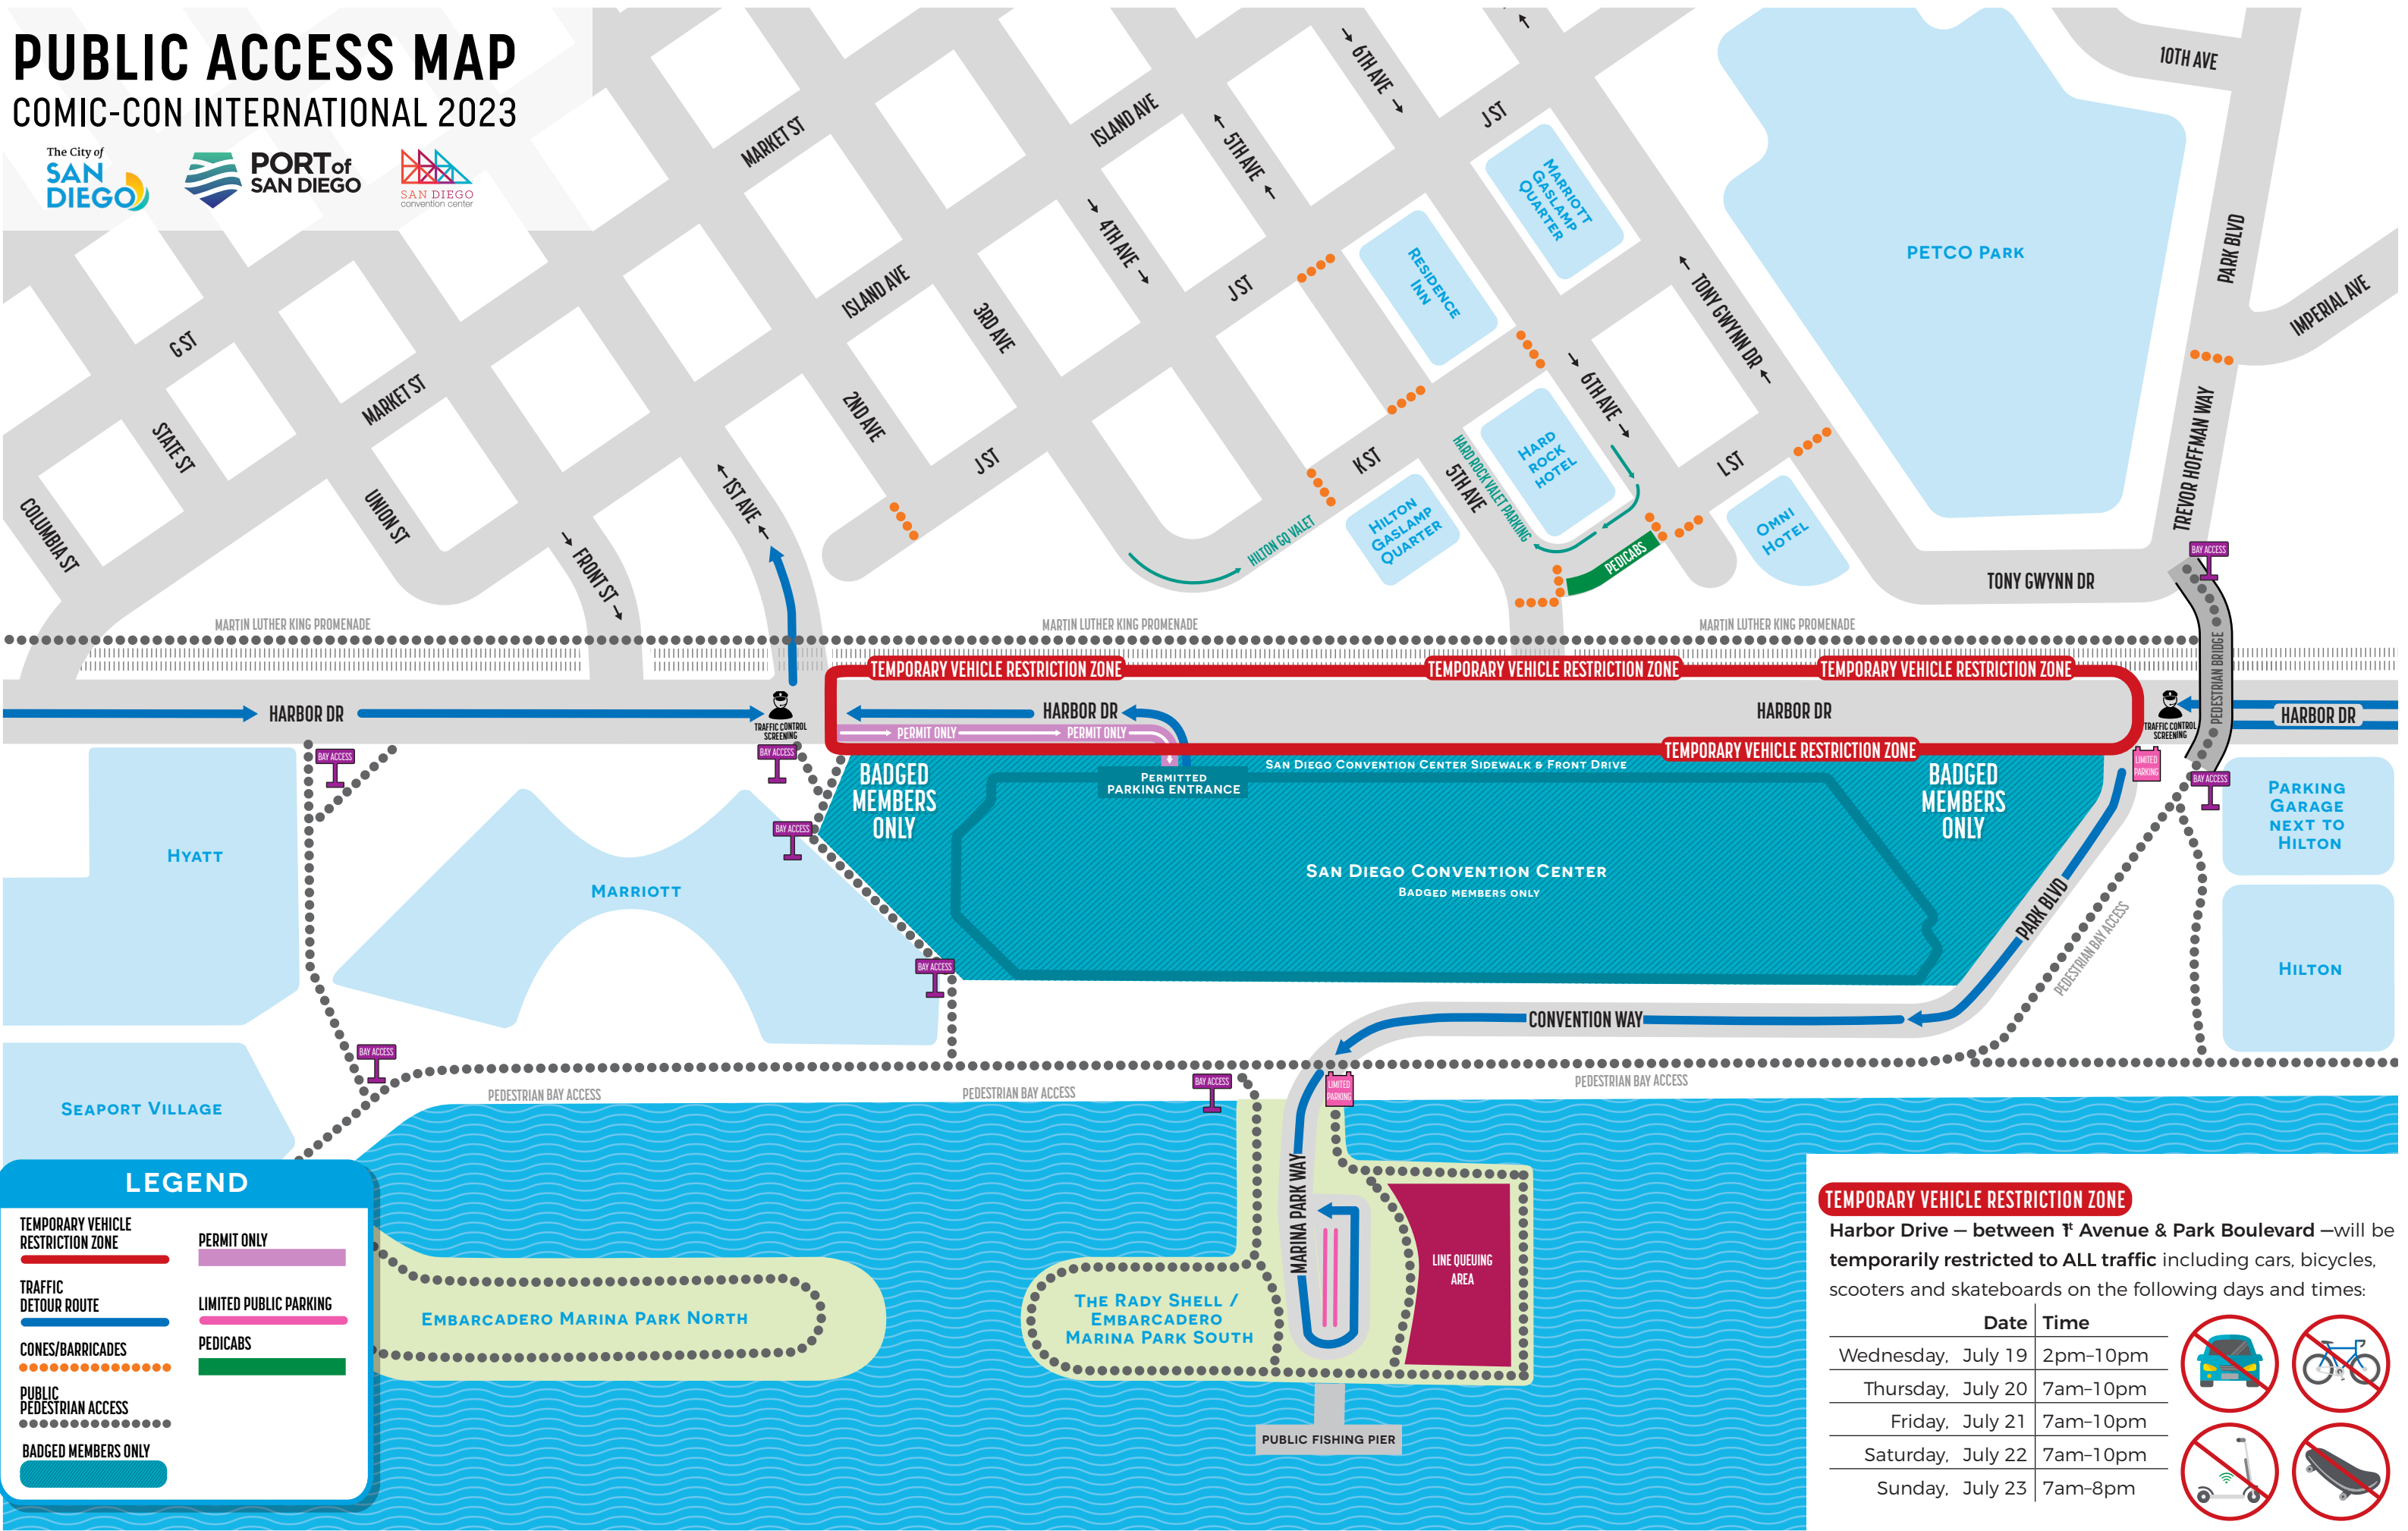

PUBLIC ACCESS MAP

COMIC-CON INTERNATIONAL 2023

LEGEND

- TEMPORARY VEHICLE RESTRICTION ZONE
- TRAFFIC DETOUR ROUTE
- CONES/BARRICADES
- PUBLIC PEDESTRIAN ACCESS
- BADGED MEMBERS ONLY
- PERMIT ONLY
- LIMITED PUBLIC PARKING
- PEDICABS

TEMPORARY VEHICLE RESTRICTION ZONE

Harbor Drive – between 1st Avenue & Park Boulevard – will be temporarily restricted to ALL traffic including cars, bicycles, scooters and skateboards on the following days and times:

Date	Time
Wednesday, July 19	2pm-10pm
Thursday, July 20	7am-10pm
Friday, July 21	7am-10pm
Saturday, July 22	7am-10pm
Sunday, July 23	7am-8pm